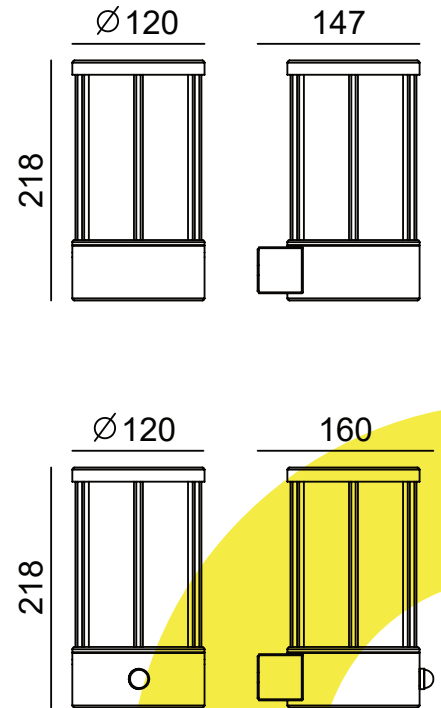

# WALL LAMP OUTDOOR LIGHT

TECHNICAL SHEET

KL-W231/PIR

**KEYLIGHT**

SPAIN

PRODUCTOS DE ILUMINACION

## FEATURES

- 220-240V
- CE ROHS Certified
- Aluminum die-casting body
- Glass Diffuser
- 3-years warranty

## SPECIFICATIONS

Product Code	KL-W231/PIR
Power	E27 Max 8W
Input	220-240V
Finishing Colors	White/Silver Grey/Dark Grey/Black
IP Rating	IP44 Class 1
Size	218mm*160*Ø120mm
Warranty	3 years

IP65

Class I

CRI  
80